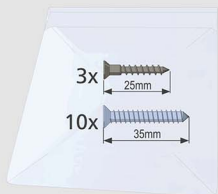

Futuretherm Technology™