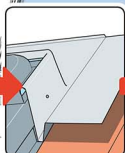

PTRF

Plain Tile Roof Flashing

PVC

17

2x  30 mm

18