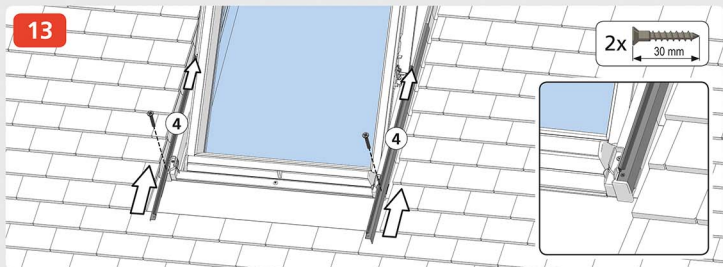

PTRF

Plain Tile Roof Flashing

PVC

17

2x  30 mm

18