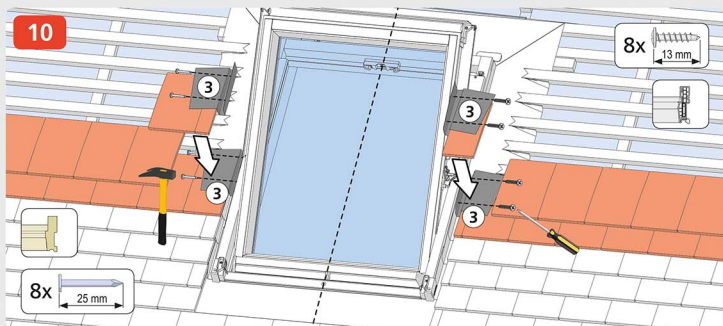

PTRF

Plain Tile Roof Flashing

PVC

17

2x  30 mm

18