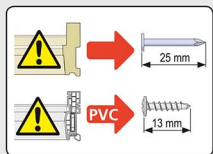

PTRF

Plain Tile Roof Flashing

PVC

17

2x  30 mm

18