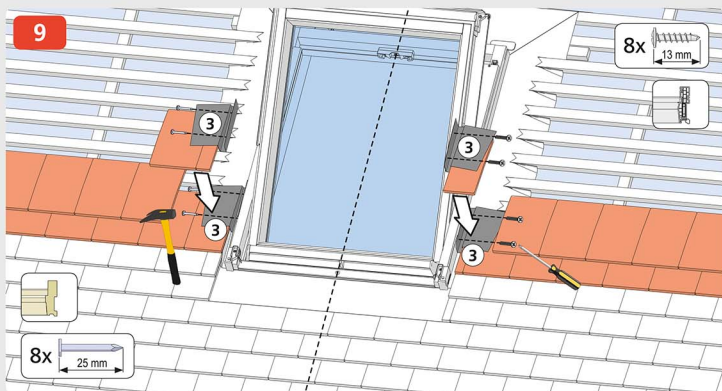

PTRF

Plain Tile Roof Flashing

PVC

17

2x  30 mm

18