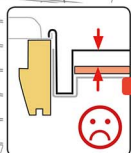

PTRF

Plain Tile Roof Flashing

PVC

17

2x  30 mm

18