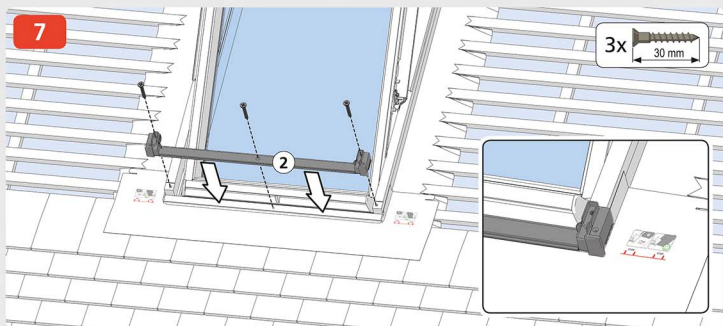

PTRF

Plain Tile Roof Flashing

PVC

17

2x  30 mm

18