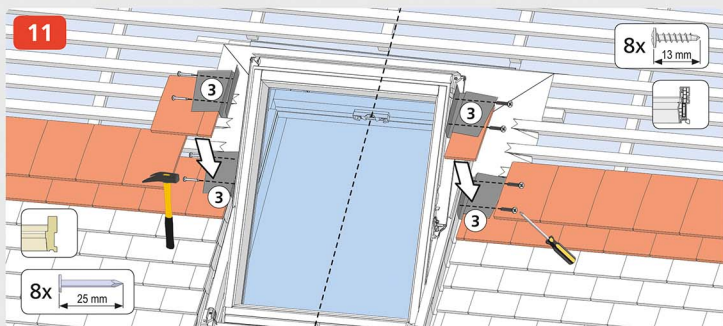

PTRF

Plain Tile Roof Flashing

PVC

17

2x  30 mm

18