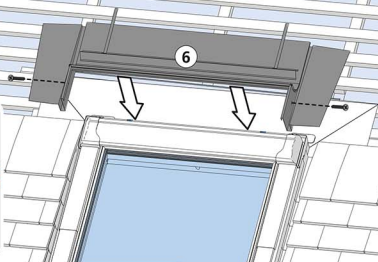

PTRF

Plain Tile Roof Flashing

PVC

17

2x  30 mm

18