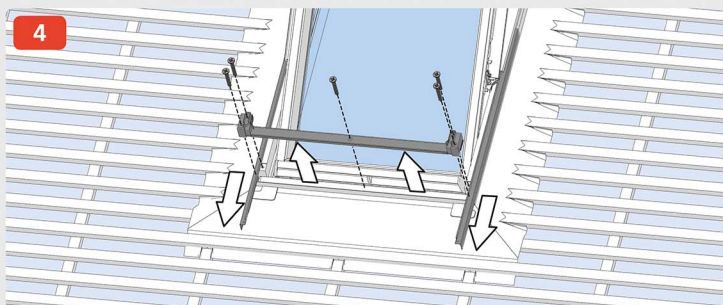

PTRF

Plain Tile Roof Flashing

PVC

17

2x  30 mm

18