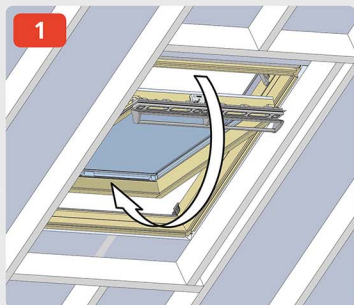

PTRF

Plain Tile Roof Flashing

PVC

17

2x  30 mm

18