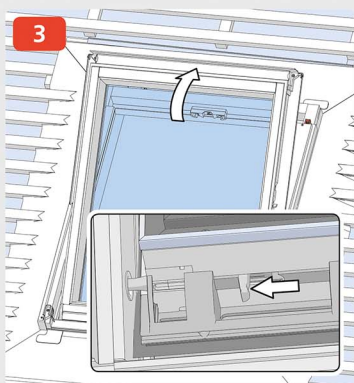

PTRF

Plain Tile Roof Flashing

PVC

17

2x  30 mm

18