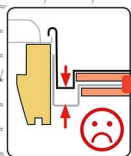

PTRF

Plain Tile Roof Flashing

PVC

17

2x  30 mm

18