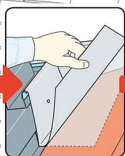

PTRF

Plain Tile Roof Flashing

PVC

17

2x  30 mm

18