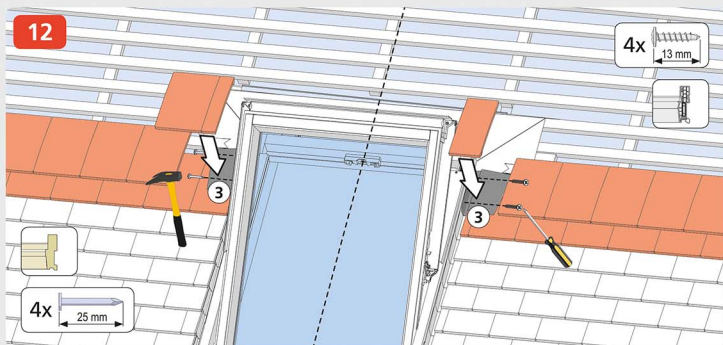

PTRF

Plain Tile Roof Flashing

PVC

17

2x  30 mm

18