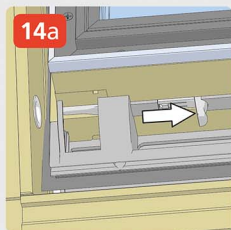

PTRF

Plain Tile Roof Flashing

PVC

17

2x  30 mm

18