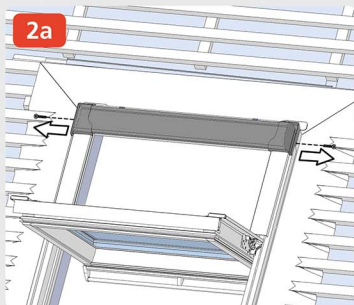

PTRF

Plain Tile Roof Flashing

PVC

17

2x  30 mm

18