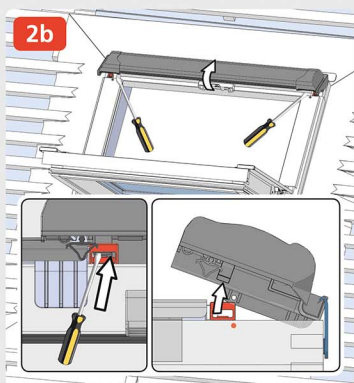

PTRF

Plain Tile Roof Flashing

PVC

17

2x  30 mm

18