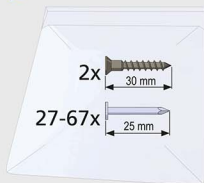

PTRF

Plain Tile Roof Flashing

PVC

17

2x  30 mm

18