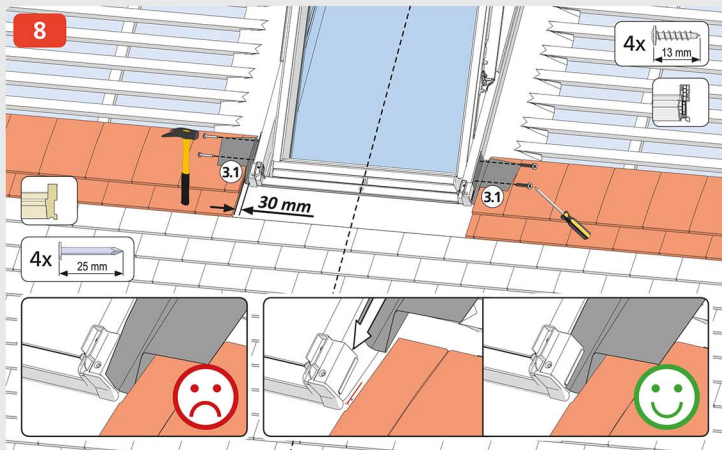

PTRF

Plain Tile Roof Flashing

PVC

17

2x  30 mm

18