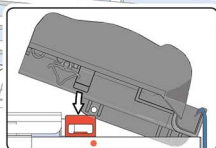

PTRF

Plain Tile Roof Flashing

PVC

17

2x  30 mm

18