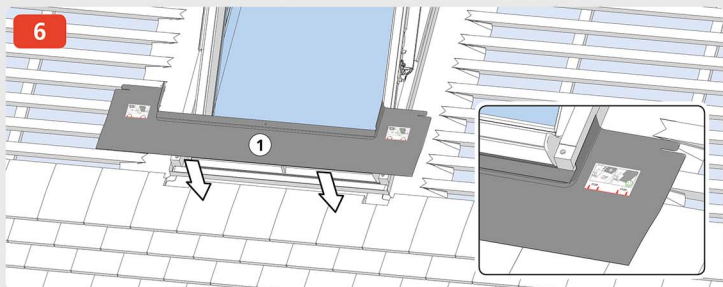

PTRF

Plain Tile Roof Flashing

PVC

17

2x  30 mm

18