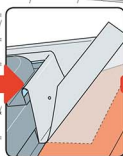

PTRF

Plain Tile Roof Flashing

PVC

17

2x  30 mm

18