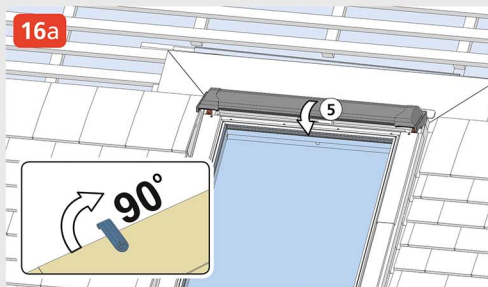

PTRF

Plain Tile Roof Flashing

PVC

17

2x  30 mm

18