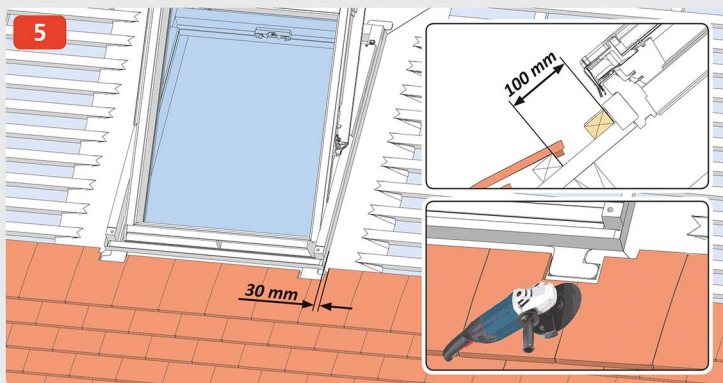

PTRF

Plain Tile Roof Flashing

PVC

17

2x  30 mm

18