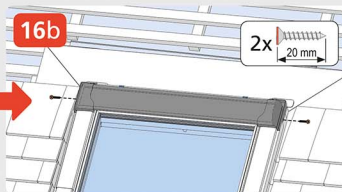

PTRF

Plain Tile Roof Flashing

PVC

17

2x  30 mm

18