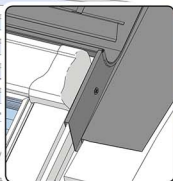

PTRF

Plain Tile Roof Flashing

PVC

17

2x  30 mm

18