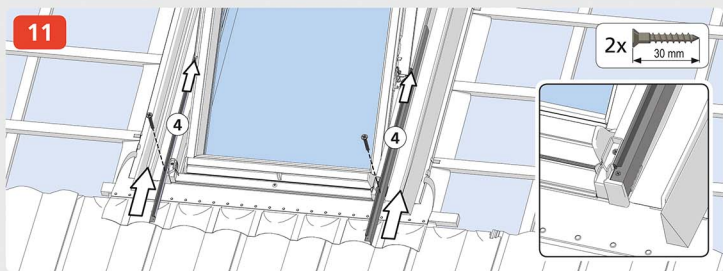

TRF

DTRF

Tile Roof Flashing

Deep Tile Roof Flashing

PVC

15

2x 30 mm

16