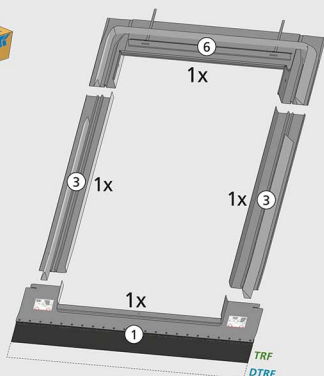

TRF

DTRF

Tile Roof Flashing

Deep Tile Roof Flashing

PVC

15

2x 30 mm

16