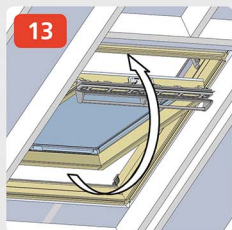

TRF

DTRF

Tile Roof Flashing

Deep Tile Roof Flashing

PVC

15

2x 30 mm

16