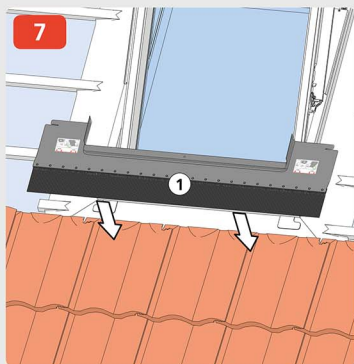

TRF

DTRF

Tile Roof Flashing

Deep Tile Roof Flashing

PVC

15

2x 30 mm

16