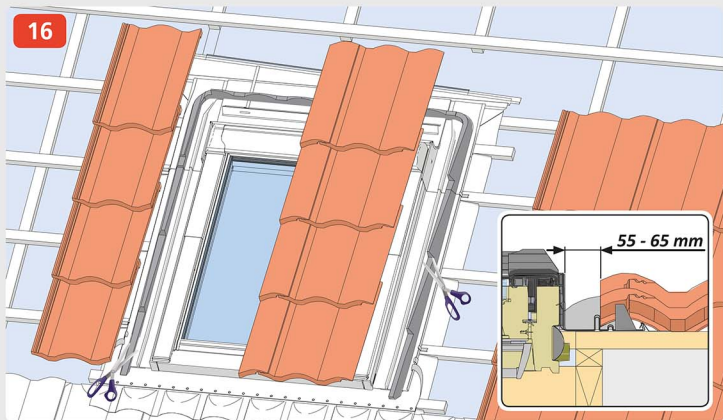

TRF

DTRF

Tile Roof Flashing

Deep Tile Roof Flashing

PVC

15

2x 30 mm

16