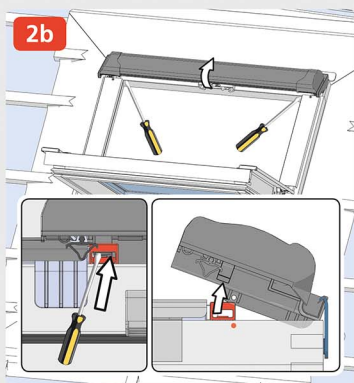

TRF

DTRF

Tile Roof Flashing

Deep Tile Roof Flashing

PVC

15

2x 30 mm

16