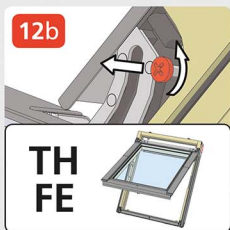

TRF

DTRF

Tile Roof Flashing

Deep Tile Roof Flashing

PVC

15

2x 30 mm

16