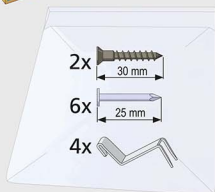

TRF

DTRF

Tile Roof Flashing

Deep Tile Roof Flashing

PVC

15

2x 30 mm

16