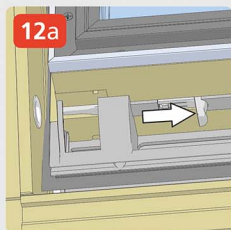

TRF

DTRF

Tile Roof Flashing

Deep Tile Roof Flashing

PVC

15

2x 30 mm

16