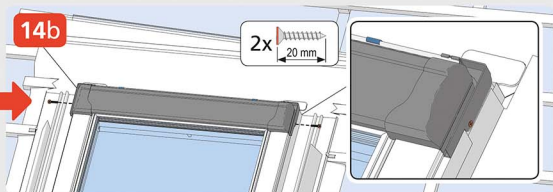

TRF

DTRF

Tile Roof Flashing

Deep Tile Roof Flashing

PVC

15

2x 30 mm

16