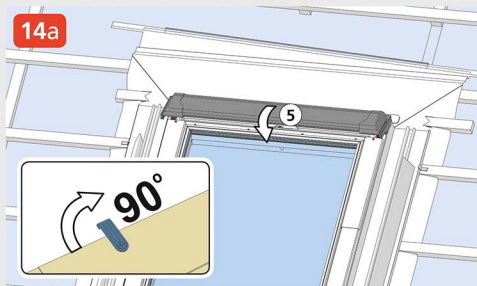

TRF

DTRF

Tile Roof Flashing

Deep Tile Roof Flashing

PVC

15

2x 30 mm

16