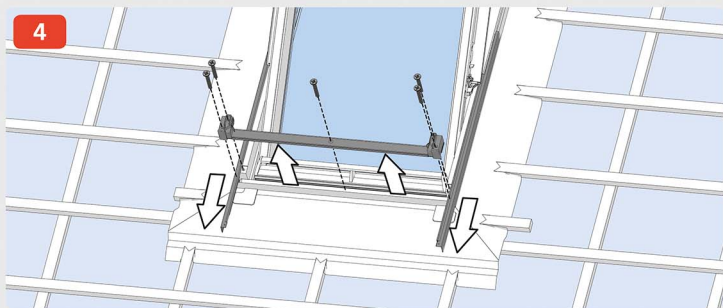

TRF

DTRF

Tile Roof Flashing

Deep Tile Roof Flashing

PVC

15

2x 30 mm

16