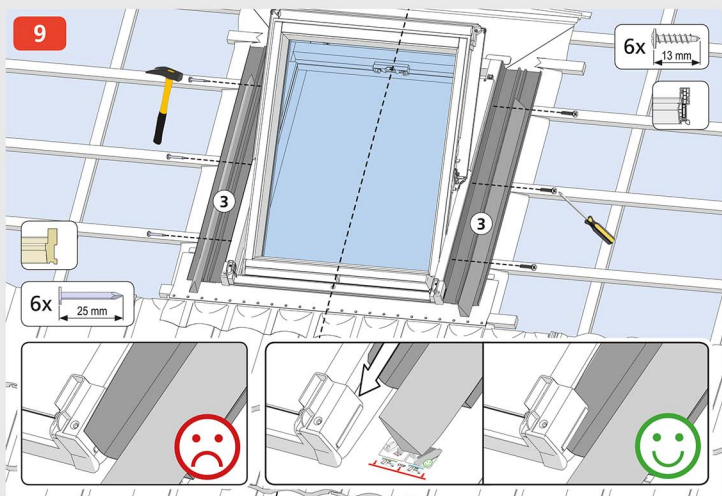

TRF

DTRF

Tile Roof Flashing

Deep Tile Roof Flashing

PVC

15

2x 30 mm

16