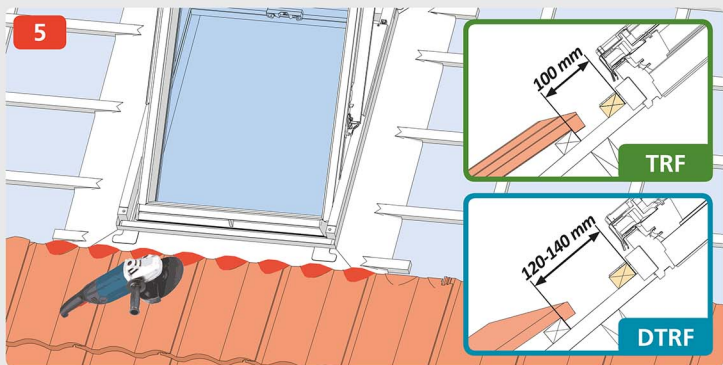

TRF

DTRF

Tile Roof Flashing

Deep Tile Roof Flashing

PVC

15

2x 30 mm

16