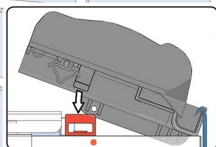

TRF

DTRF

Tile Roof Flashing

Deep Tile Roof Flashing

PVC

15

2x 30 mm

16