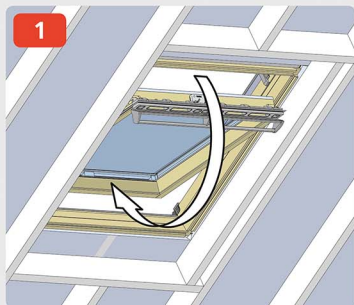

TRF

DTRF

Tile Roof Flashing

Deep Tile Roof Flashing

PVC

15

2x 30 mm

16