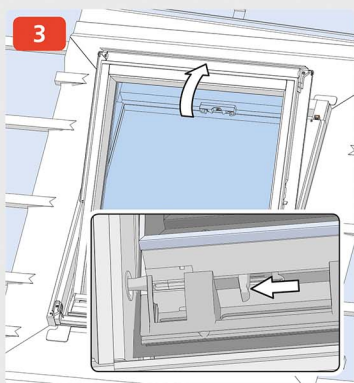

TRF

DTRF

Tile Roof Flashing

Deep Tile Roof Flashing

PVC

15

2x 30 mm

16