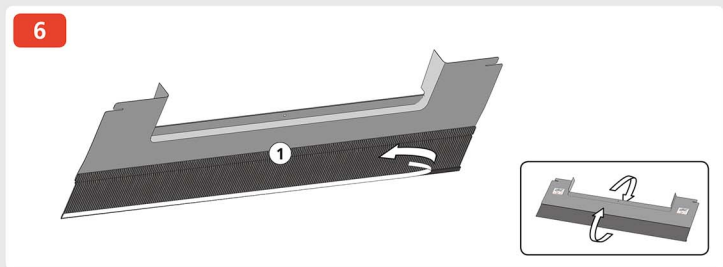

TRF

DTRF

Tile Roof Flashing

Deep Tile Roof Flashing

PVC

15

2x 30 mm

16