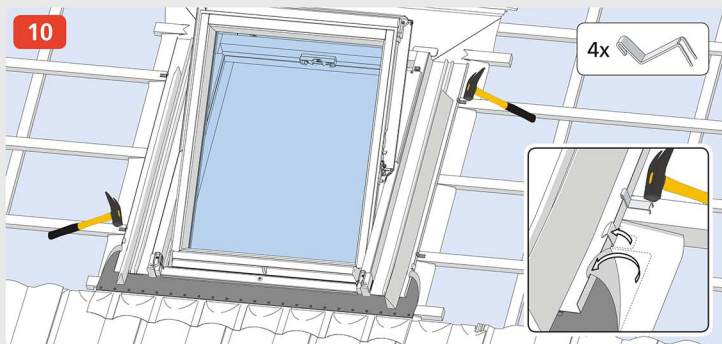

TRF

DTRF

Tile Roof Flashing

Deep Tile Roof Flashing

PVC

15

2x 30 mm

16