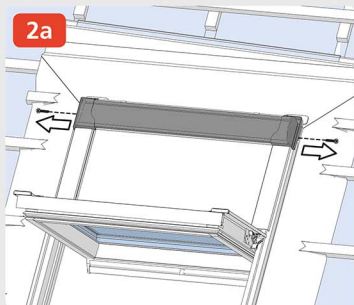

TRF

DTRF

Tile Roof Flashing

Deep Tile Roof Flashing

PVC

15

2x 30 mm

16