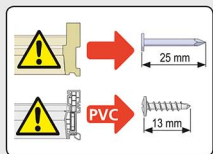

TRF

DTRF

Tile Roof Flashing

Deep Tile Roof Flashing

PVC

15

2x 30 mm

16