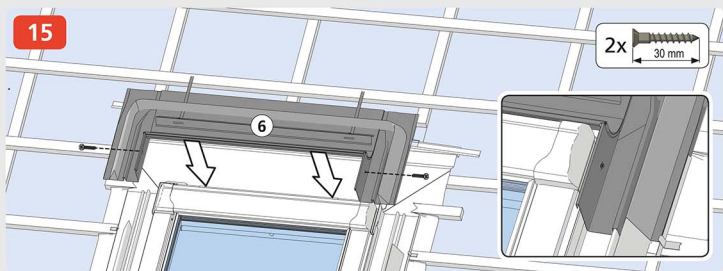

TRF

DTRF

Tile Roof Flashing

Deep Tile Roof Flashing

PVC

15

2x 30 mm

16