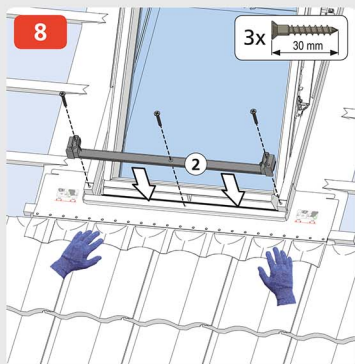

TRF

DTRF

Tile Roof Flashing

Deep Tile Roof Flashing

PVC

15

2x 30 mm

16